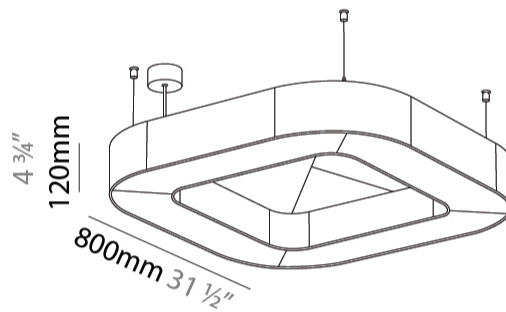

GENERAL

Series: Quantum Acoustic
Brand: Prolicht
Division: Architectural
Mounting Type: Suspension
Mounting Location: Ceiling
Subcategory: Acoustic

PHYSICAL

Shape: Round
Length (mm): 800
Length (in): 31 1/2
Width (mm): 800
Width (in): 31 1/2
Height (mm): 120
Height (in): 4 3/4
Light Distribution: Direct
Diffuser: PMMA - Opal / Micro-Prism
Fixture Finish: SSR / BKV / CWI / CRY / HAB / UFT / ITA / RUA / FTG / MYG / LOD / PUS / FRO / FUP / KIA / POP / BLS / SPG / MEY / GOH / GUM / CHC / COM / ABZ / JAG / OBR / MOS / ROR
Accent Finish: ANC / ASH / BNA / BTC / BZE / CEL / EGG / EVG / FOG / FOS / FST / FUA / IRI / IRO / KHA / LIC / LIM / MER / MSN / MUS / ONX / PEA / PLU / POL / PPY / RAY / ROY / RST / STE / SWD / TAN / TAU
Fixture Material: Aluminum
Cable Details: 2 000mm / 78 3/4" or 6 000mm / 236 1/4" Transparent Cable

ELECTRICAL

Lamp Type: LED (Zhaga Standard)
Input Wattage (W): 118
Total Output Wattage (W): 107.3
Dimming: Non-Dimmable
Driver Included: Yes
Driver Location: Integrated
Driver Type: Constant Current - Universal
Driver Class: Class 2
Input Voltage (V): 120 - 277

LED

Color Temperature (*K): 2700 / 3000 / 3500 / 4000
Max. Delivered Lumen (lm): 3319 / 3435 / 4034 / 3493
Nominal Lumen (lm): 5107 / 5285 / 6206 / 5373
CRI: >90 CRI
Lamp Life (hrs): 50000

OPTICAL

RATINGS AND CERTIFICATIONS

Certified By: CSA Certified to UL and CSA Standards
IP rating: IP20