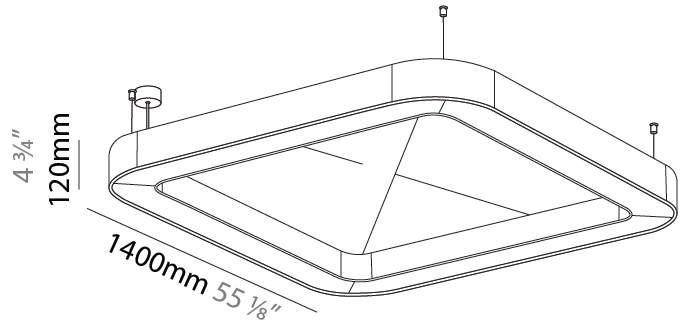

1. To build a product code in our configurator select the specify button on the base model # product page
2. To build a manual product code on this datasheet choose from the options listed below in blue font and add the suffix to the base model #

GENERAL

Series: Quantum Acoustic
Brand: Prolicht
Division: Architectural
Mounting Type: Suspension
Mounting Location: Ceiling
Subcategory: Acoustic

PHYSICAL

Shape: Round
Length (mm): 1400
Length (in): 55 1/8
Width (mm): 1400
Width (in): 55 1/8
Height (mm): 120
Height (in): 4 3/4
Light Distribution: Direct
Diffuser: PMMA - Opal / Micro-Prism
Fixture Finish: SSR / BKV / CWI / CRY / HAB / UFT / ITA / RUA / FTG / MYG / LOD / PUS / FRO / FUP / KIA / POP / BLS / SPG / MEY / GOH / GUM / CHC / COM / ABZ / JAG / OBR / MOS / ROR
Accent Finish: ANC / ASH / BNA / BTC / BZE / CEL / EGG / EVG / FOG / FOS / FST / FUA / IRI / IRO / KHA / LIC / LIM / MER / MSN / MUS / ONX / PEA / PLU / POL / PPY / RAY / ROY / RST / STE / SWD / TAN / TAU
Fixture Material: Aluminum
Cable Details: 2 000mm / 78 3/4" or 6 000mm / 236 1/4" Transparent Cable

ELECTRICAL

Lamp Type: LED (Zhaga Standard)
Input Wattage (W): 78.3

LED

Color Temperature (°K): 2700 / 3000 / 3500 / 4000
Max. Delivered Lumen (lm): 6639 / 6871 / 8068 / 6985
Nominal Lumen (lm): 10213 / 6871 / 12412 / 10747
CRI: >90 CRI
Lamp Life (hrs): 50000

OPTICAL

RATINGS AND CERTIFICATIONS

Certified By: CSA Certified to UL and CSA Standards
IP rating: IP20