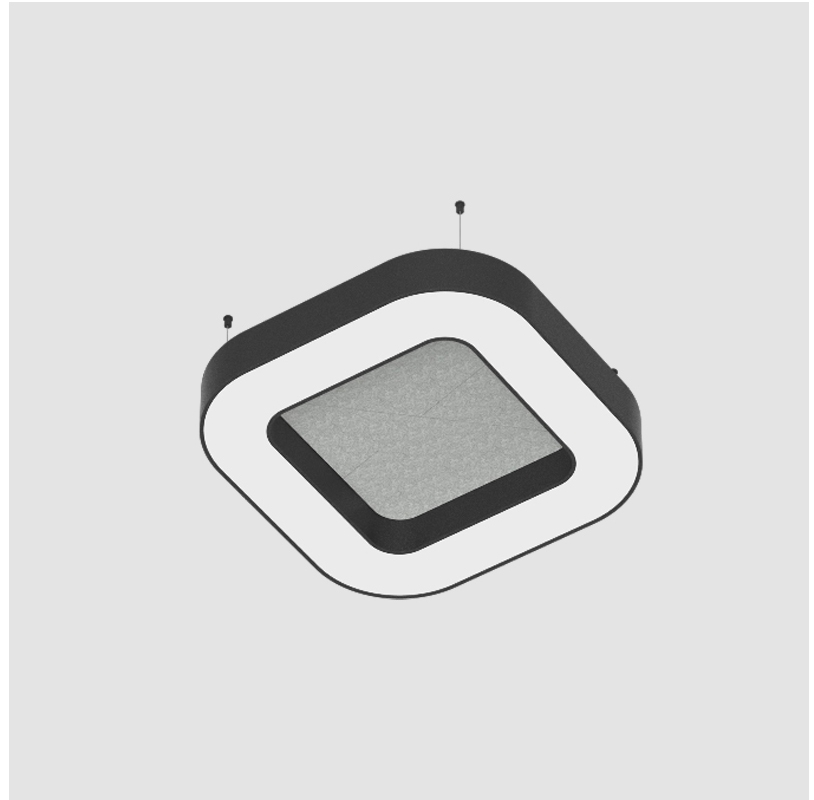

GENERAL

Series: Quantum Acoustic
Brand: Prolicht
Division: Architectural
Mounting Type: Suspension
Mounting Location: Ceiling
Subcategory: Acoustic

PHYSICAL

Shape: Round
Length (mm): 800
Length (in): 31 1/2
Width (mm): 800
Width (in): 31 1/2
Height (mm): 120
Height (in): 4 3/4
Light Distribution: Direct
Diffuser: PMMA - Opal / Micro-Prism
Fixture Finish: SSR / BKV / CWI / CRY / HAB / UFT / ITA / RUA / FTG / MYG / LOD / PUS / FRO / FUP / KIA / POP / BLS / SPG / MEY / GOH / GUM / CHC / COM / ABZ / JAG / OBR / MOS / ROR
Accent Finish: ANC / ASH / BNA / BTC / BZE / CEL / EGG / EVG / FOG / FOS / FST / FUA / IRI / IRO / KHA / LIC / LIM / MER / MSN / MUS / ONX / PEA / PLU / POL / PPY / RAY / ROY / RST / STE / SWD / TAN / TAU
Fixture Material: Aluminum
Cable Details: 2 000mm / 78 3/4" or 6 000mm / 236 1/4" Transparent Cable

ELECTRICAL

Lamp Type: LED (Zhaga Standard)
Input Wattage (W): 118
Total Output Wattage (W): 107.3
Dimming: Non-Dimmable
Driver Included: Yes
Driver Location: Integrated
Driver Type: Constant Current - Universal
Driver Class: Class 2
Input Voltage (V): 120 - 277

LED

Color Temperature (*K): 2700 / 3000 / 3500 / 4000
Max. Delivered Lumen (lm): 3319 / 3435 / 4034 / 3493
Nominal Lumen (lm): 5107 / 5285 / 6206 / 5373
CRI: >90 CRI
Lamp Life (hrs): 50000

OPTICAL

RATINGS AND CERTIFICATIONS

Certified By: CSA Certified to UL and CSA Standards
IP rating: IP20